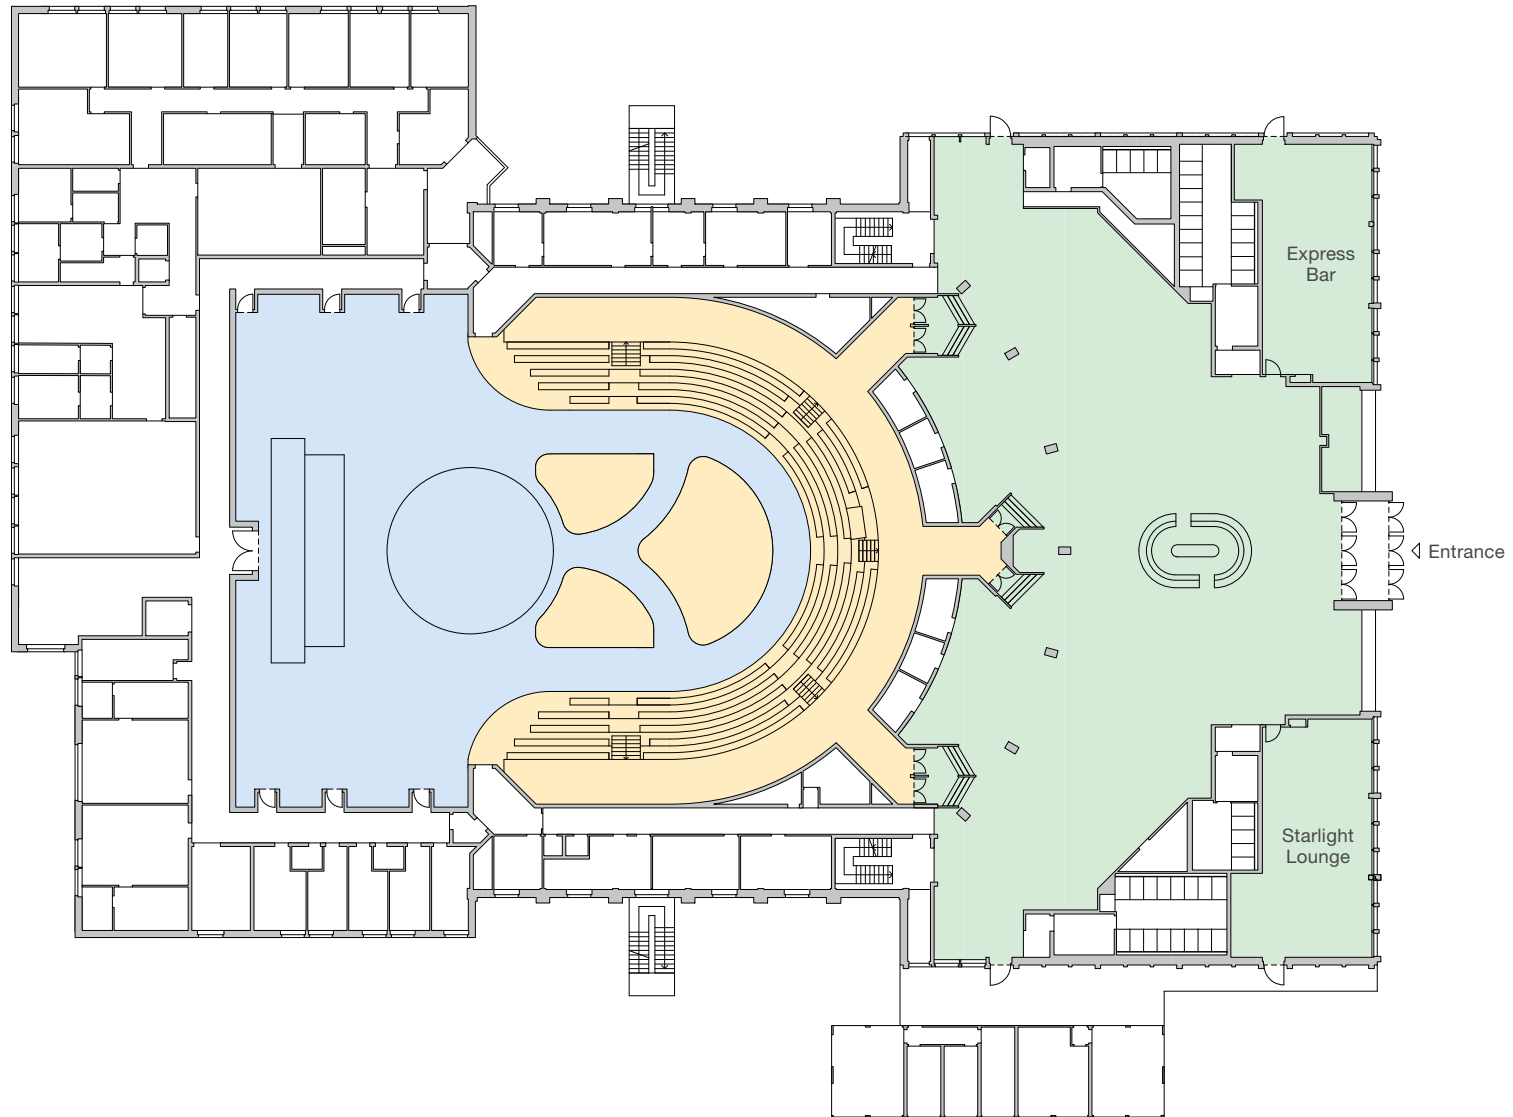

BOCHUM

Starlight Express Theater

Floor Plan
Ground Floor
Scale 1:500

- Foyer
- Auditorium
- Stage